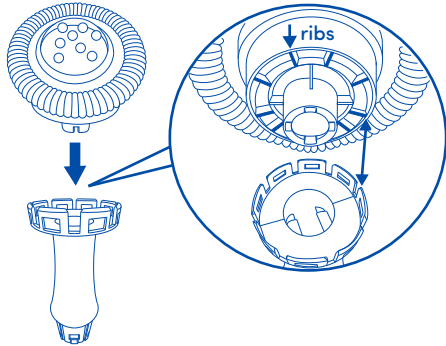

battat®

Childhood Is Magical!®

TWIST & SPIN™

110 lbs./50 kg
MAX WEIGHT

18
m+

Scan QR code for
video instructions

HOW TO PLAY

Push the top to see the balls pop!
Sit on the base and use the top to start spinning.

Ball POPPER!

TWIST & SPIN!

PIECES

1 Top

1 Pillar

1 Base

INSTRUCTIONS: Assemble on the floor
or on another non-scratch surface.

- 1** Line up the ribs of the top piece with the grooves of the pillar piece.

- 2** Press firmly on the top piece using both hands until you hear it click. Make sure all the ribs are secured before moving to the next step.

- 3** Line up the grooves of the pillar piece with the ribs of the base.

- 4** Press firmly until you hear a click.

Final

DIMENSIONS

19 in (48.3cm) x 19 in (48.3cm) x 10.4 in (26.4cm)

USER GUIDE

Keep this toy dry and store it inside after playtime.
Please remove all packaging materials before giving to children.
Please retain this information for future reference.