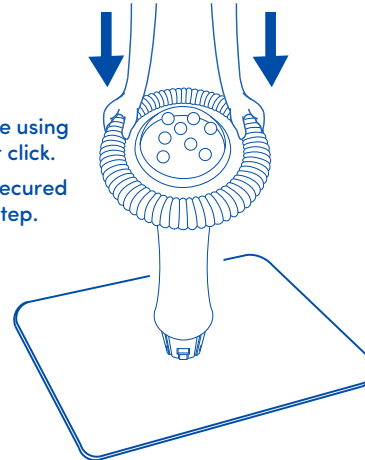

Ball POPPER!

TWIST & SPIN!

PIECES

1 Top

1 Pillar

1 Base

INSTRUCTIONS: Assemble on the floor
or on another non-scratch surface.

- 1** Line up the ribs of the top piece with the grooves of the pillar piece.

- 2** Press firmly on the top piece using both hands until you hear it click. Make sure all the ribs are secured before moving to the next step.

- 3** Line up the grooves of the pillar piece with the ribs of the base.

- 4** Press firmly until you hear a click.

Final

DIMENSIONS

19 in (48.3cm) x 19 in (48.3cm) x 10.4 in (26.4cm)

USER GUIDE

Keep this toy dry and store it inside after playtime.
Please remove all packaging materials before giving to children.
Please retain this information for future reference.