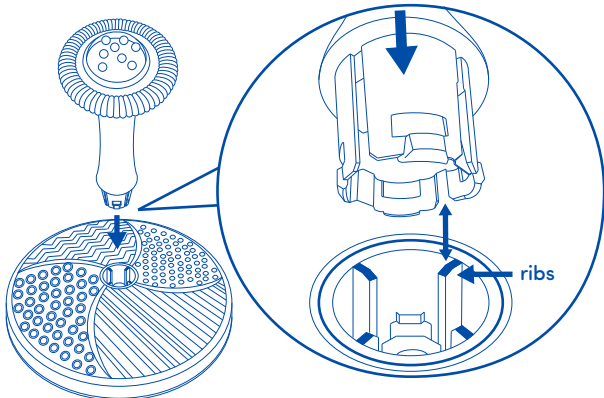

Ball POPPER!

TWIST & SPIN!

PIECES

1 Top

1 Pillar

1 Base

INSTRUCTIONS: Assemble on the floor
or on another non-scratch surface.

- 1** Line up the ribs of the top piece with the grooves of the pillar piece.

- 2** Press firmly on the top piece using both hands until you hear it click. Make sure all the ribs are secured before moving to the next step.

- 3** Line up the grooves of the pillar piece with the ribs of the base.

- 4** Press firmly until you hear a click.

Final

DIMENSIONS

19 in (48.3cm) x 19 in (48.3cm) x 10.4 in (26.4cm)

USER GUIDE

Keep this toy dry and store it inside after playtime.
Please remove all packaging materials before giving to children.
Please retain this information for future reference.